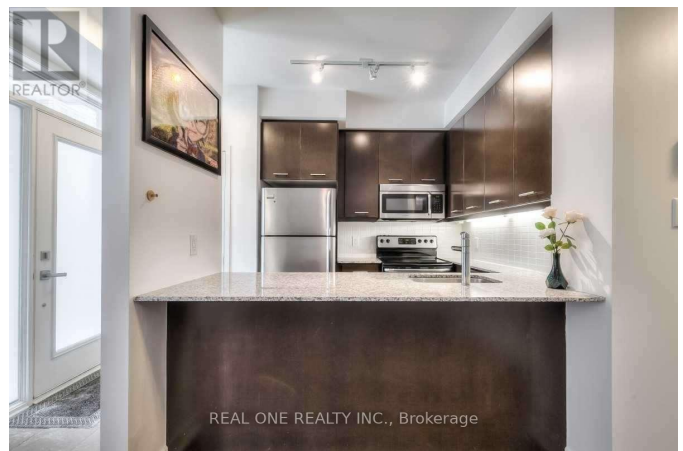

\$1800.00 / Monthly - TH23 A - 370 SQUARE ONE DRIVE

Listing ID: W9239702

\$1800.00 / Monthly

3 Bedrooms, 3 Bathrooms Single Family

TH23 A - 370 SQUARE ONE DRIVE,
Mississauga, Ontario, L5B0E6

One Room Rent (looking for roommate) For
One Male Student From Utm Or Sheridan.
Total 3 Bedroom Townhouse but 2 leased.
Fully Furnished, All
Utilities/Heat/Ac/Internet Included.
Limelight Community. Steps To Square
One, Sheridan College, Living Arts Ctr,
Ymca, Go/Miway Transit, Library,
Restaurants. * Free Access To All Limelight
Building Club Amenities * **** EXTRAS
**** All Utilities and Heat/Ac/Internet
Included (id:54154)