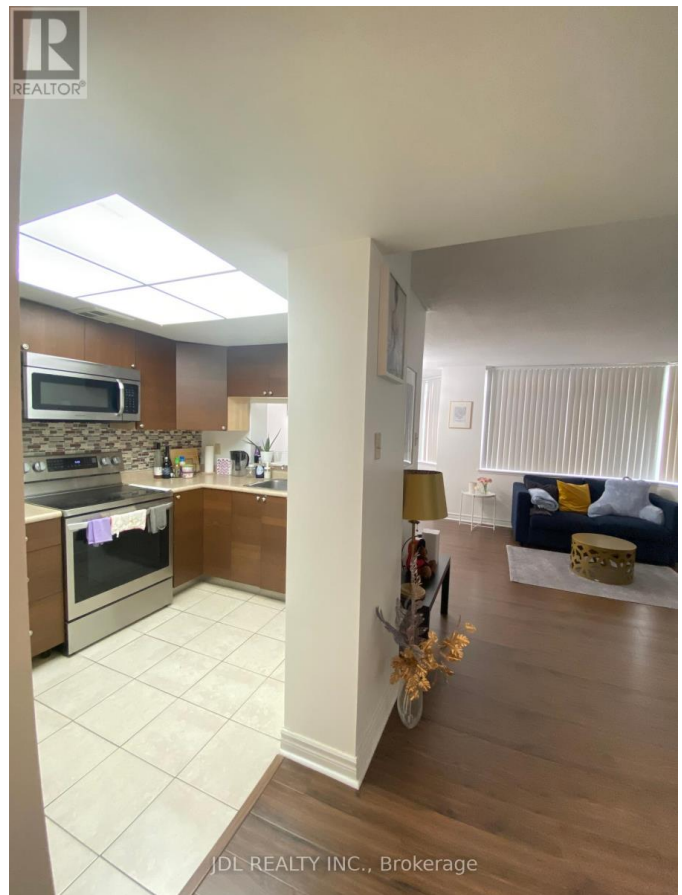

# \$2600.00 / Monthly - 914 - 300 WEBB DRIVE

**Listing ID: W9234716**

**\$2600.00 / Monthly**

2 Bedrooms, 1 Bathrooms Single Family

914 - 300 WEBB DRIVE, Mississauga,  
Ontario, L5B3W3

Prime Mississauga Location! Large, Bright,  
Spacious 1 Bedroom +Den. Walk To Square  
One City Centre, Ymca, Sheridan College,  
Library, Transit, Minutes To University Of  
Toronto (Mississauga Branch). Major  
Highways Minutes Away. September 1st  
Occupancy. (id:54154)