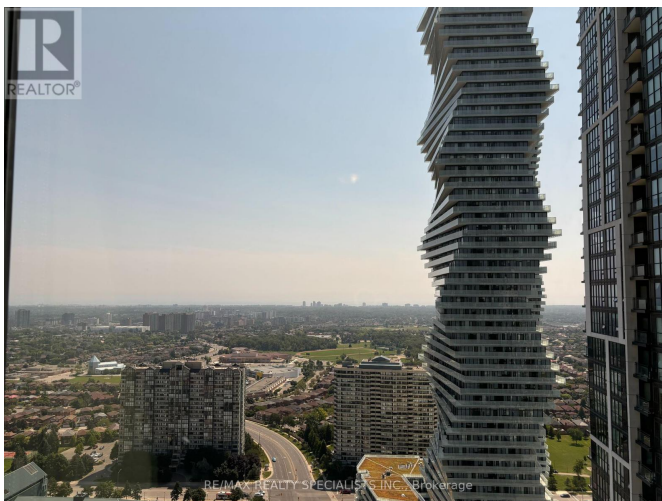

# \$2900.00 / Monthly - 3509 - 510 CURRAN PLACE

**Listing ID: W9233255**

**\$2900.00 / Monthly**

2 Bedrooms, 2 Bathrooms Single Family

3509 - 510 CURRAN PLACE, Mississauga,  
Ontario, L5B0J8

Modern Design Meets Unique Architecture In Parkside Villages PSV2 Located In The Heart Of Mississauga. This 2 bedroom 2 Bathroom Corner Unit Has Floor To Ceiling Windows, Breathtaking Lake View and Two split Bedroom Layout. large Balcony, Laminate Floor Throughout. Beautiful Kitchen, Master Ensuite. Stunning Amenities Including High End GYM , Sauna, Indoor Swimming Pool, Guest Suite, Terrace, BBQ Area, Volleyball Court, Party Room, Game Room, Childrens Play Area, etc. Located in the Heart of Mississauga that close to everything! (id:54154)