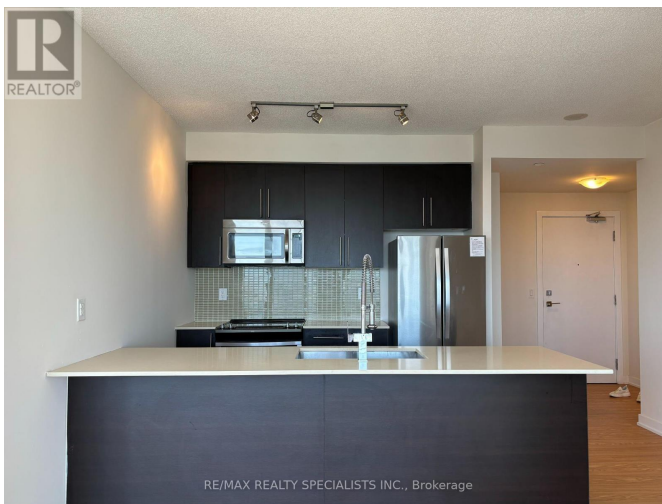

# \$2900.00 / Monthly - 3509 - 510 CURRAN PLACE

**Listing ID: W9233255**

**\$2900.00 / Monthly**

2 Bedrooms, 2 Bathrooms Single Family

3509 - 510 CURRAN PLACE, Mississauga,  
Ontario, L5B0J8

Modern Design Meets Unique Architecture In Parkside Villages PSV2 Located In The Heart Of Mississauga. This 2 bedroom 2 Bathroom Corner Unit Has Floor To Ceiling Windows, Breathtaking Lake View and Two split Bedroom Layout. large Balcony, Laminate Floor Throughout. Beautiful Kitchen, Master Ensuite. Stunning Amenities Including High End GYM , Sauna, Indoor Swimming Pool, Guest Suite, Terrace, BBQ Area, Volleyball Court, Party Room, Game Room, Childrens Play Area, etc. Located in the Heart of Mississauga that close to everything! (id:54154)