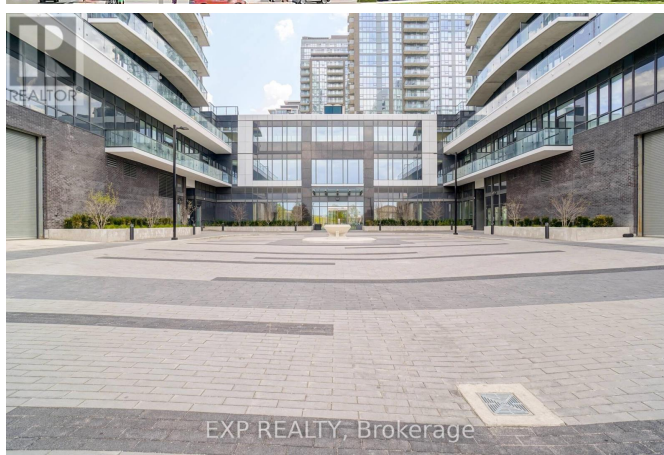

## Listing ID: W9231273

**\$2450.00 / Monthly**

1 Bedrooms, 1 Bathrooms Single Family

715 - 35 WATERGARDEN DRIVE,  
Mississauga, Ontario, L5R0G8

Beautiful and Spacious 1 Bedroom Suite in the Heart of Mississauga Available for Short Term Lease (6 Months). Features Open Concept Living & Dining Area with Walk-Out to Balcony. Floor to Ceiling Windows Boasting a View of the City. Modern Kitchen Fitted with Stainless Steel Appliances and Designer Cabinetry. Easy Access to Highways, Public Transit, Shops & Restaurants, Park, Recreation Facilities and More! \*\*\*\* EXTRAS \*\*\*\* Stove, Fridge, Dishwasher, Microwave, Washer & Dryer, 1 Underground Parking, and 1 Locker (id:54154)