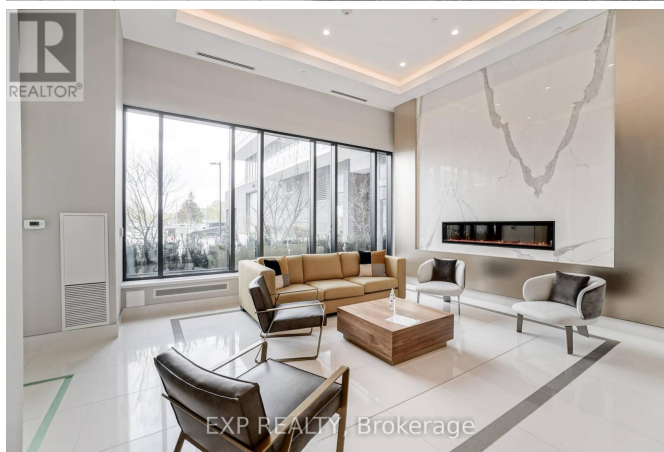

## Listing ID: W9231273

**\$2450.00 / Monthly**

1 Bedrooms, 1 Bathrooms Single Family

715 - 35 WATERGARDEN DRIVE,  
Mississauga, Ontario, L5R0G8

Beautiful and Spacious 1 Bedroom Suite in the Heart of Mississauga Available for Short Term Lease (6 Months). Features Open Concept Living & Dining Area with Walk-Out to Balcony. Floor to Ceiling Windows Boasting a View of the City. Modern Kitchen Fitted with Stainless Steel Appliances and Designer Cabinetry. Easy Access to Highways, Public Transit, Shops & Restaurants, Park, Recreation Facilities and More! \*\*\*\* EXTRAS \*\*\*\* Stove, Fridge, Dishwasher, Microwave, Washer & Dryer, 1 Underground Parking, and 1 Locker (id:54154)