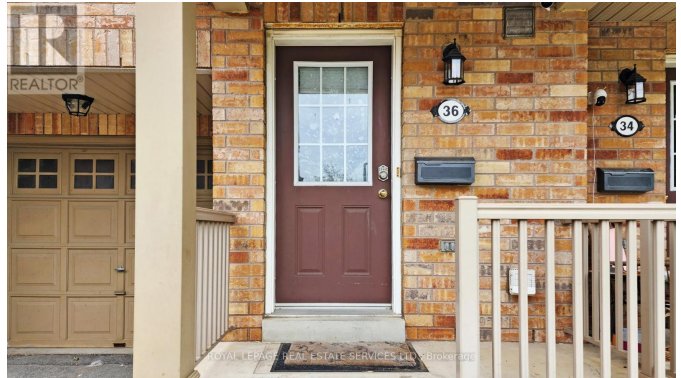

\$939,000 - 36 - 3950 ERIN CENTRE BOULEVARD

Listing ID: W9223413

\$939,000

3 Bedrooms, 4 Bathrooms Single Family

36 - 3950 ERIN CENTRE BOULEVARD,
Mississauga, Ontario, L5M0A5

Experience luxury living in the sought-after Churchill Meadows with this exquisite townhouse in Daniel's Woodland Ridge. Boasting 1912 sqft of finished living space, including a builder-finished walk-out basement with a 4-piece bath, this home features gleaming hardwood floors on the main level, oak stairs, and premium laminate floors on the upper level. The kitchen is elegantly upgraded with a new fridge and stove, complemented by pot lights on the main floor. Nestled in a prime West Mississauga location, residents enjoy convenient access to public transit, shopping plazas, and the new Churchill Meadows Community Centre and Sports Park. This property is the epitome of modern comfort and convenience, perfect for families and professionals alike. **** EXTRAS **** S/S Fridge, S/S Stove, B/I Dishwasher, Washer & Dryer, All Existing Window Coverings, All Light Fixtures, Central Air, Central Vacuum (id:54154)