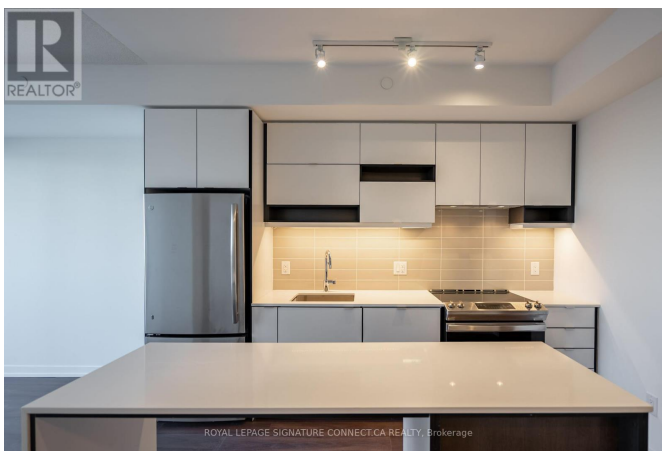

Listing ID: W9067705

\$2500.00 / Monthly

1 Bedrooms, 1 Bathrooms Single Family

1609 - 4065 CONFEDERATION
PARKWAY, Mississauga, Ontario, L5B0L4

Step into this inviting 1-bedroom condo with a spacious layout is complemented by a modern kitchen, complete with stainless steel appliances and ample counter and cabinet space. Located in the vibrant Square One area, this condo offers both convenience and style. Experience comfortable urban living in a space that combines functionality with elegance. Building Amenities Include: Gym, Basketball Court, Children's Play Area, Rock Climbing Wall, Yoga Studio, BBQ Patio, Study Room And More! Walking Distance To Square One. Close To Shopping, Restaurants, Transit, Etc. (id:54154)