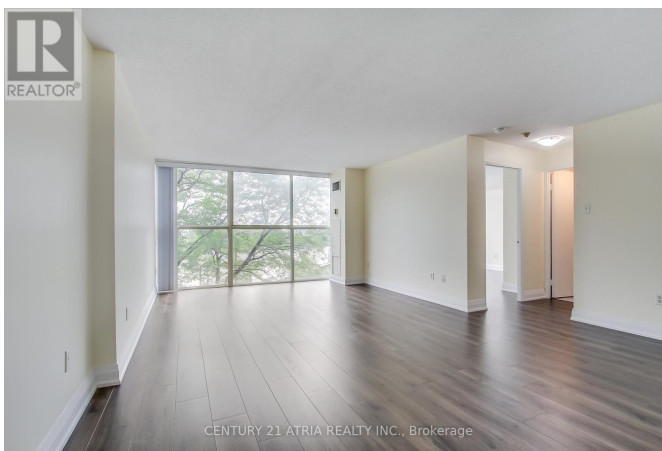

# \$435,000 - 407 - 4205 SHIPP DRIVE

**Listing ID: W9055469**

**\$435,000**

1 Bedrooms, 1 Bathrooms Single Family

407 - 4205 SHIPP DRIVE, Mississauga,  
Ontario, L4Z2Y9

Beautiful Bright, One Bedroom Condo  
Located In The Heart Of Mississauga,  
Seconds from the 403 & Square One. Open  
Concept Living/Dining w Floor to Ceiling  
Wndows & New Laminate Flooring.  
Freshly Painted. Comes with Ensuite  
Storag, 1 Parking Space Has Loads of  
Visitor Parking. Steps to All Transportation,  
Grocery And Shopping \*\*\*\* EXTRAS  
\*\*\*\* Existing Fridge, Stove, B/I  
Dishwasher, Wash and Dryer, All ELF's. All  
Window Coverings (id:54154)