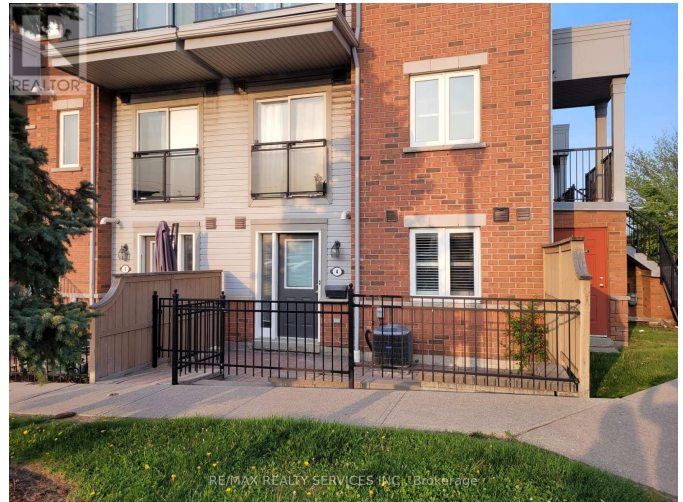

# \$2200.00 / Monthly - 4 - 4620 GUILDWOOD WAY

## Listing ID: W9050249

**\$2200.00 / Monthly**

1 Bedrooms, 1 Bathrooms Single Family

4 - 4620 GUILDWOOD WAY,  
Mississauga, Ontario, L5R4H4

Fabulous Corner 1 Bedroom Condo  
Townhouse In Amazing Location! Lovely  
Kitchen, Spacious 4Pc Bath. Convenient  
Ensuite Laundry. Spacious Private Patio,  
Including 1 Parking Spot. Close To Most Of  
What You Need, Highways, Square One  
Area & Heartland Plaza, Public Transit,  
Schools, Shopping, Restaurants, Banks, You  
Name It! California Shutters In Master  
Bedroom. Private Larger Patio For Those  
Summer Bbq's. Move In & Enjoy!  
(id:54154)