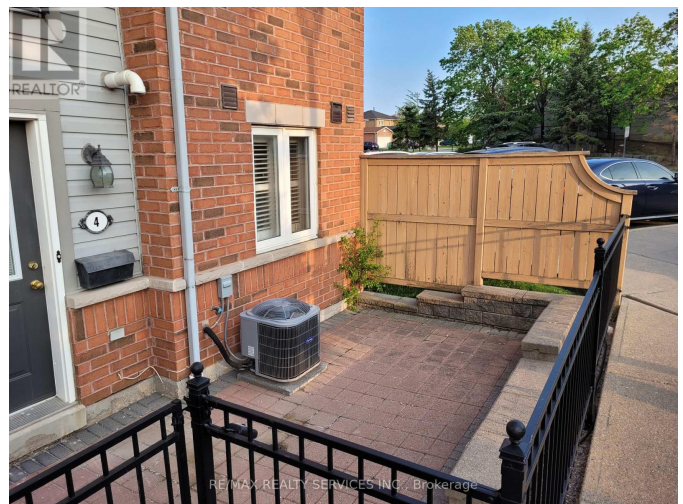

## Listing ID: W9050249

**\$2200.00 / Monthly**

1 Bedrooms, 1 Bathrooms Single Family

4 - 4620 GUILDWOOD WAY,  
Mississauga, Ontario, L5R4H4

Fabulous Corner 1 Bedroom Condo  
Townhouse In Amazing Location! Lovely  
Kitchen, Spacious 4Pc Bath. Convenient  
Ensuite Laundry. Spacious Private Patio,  
Including 1 Parking Spot. Close To Most Of  
What You Need, Highways, Square One  
Area & Heartland Plaza, Public Transit,  
Schools, Shopping, Restaurants, Banks, You  
Name It! California Shutters In Master  
Bedroom. Private Larger Patio For Those  
Summer Bbq's. Move In & Enjoy!  
(id:54154)