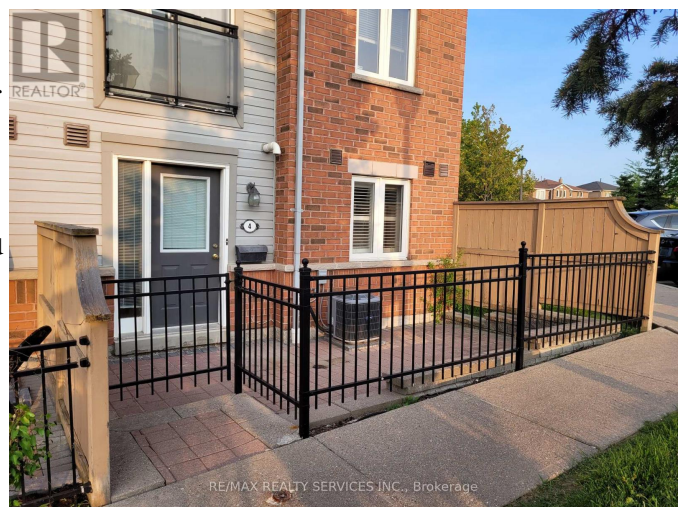

# \$2200.00 / Monthly - 4 - 4620 GUILDWOOD WAY

## Listing ID: W9050249

**\$2200.00 / Monthly**

1 Bedrooms, 1 Bathrooms Single Family

4 - 4620 GUILDWOOD WAY,  
Mississauga, Ontario, L5R4H4

Fabulous Corner 1 Bedroom Condo  
Townhouse In Amazing Location! Lovely  
Kitchen, Spacious 4Pc Bath. Convenient  
Ensuite Laundry. Spacious Private Patio,  
Including 1 Parking Spot. Close To Most Of  
What You Need, Highways, Square One  
Area & Heartland Plaza, Public Transit,  
Schools, Shopping, Restaurants, Banks, You  
Name It! California Shutters In Master  
Bedroom. Private Larger Patio For Those  
Summer Bbq's. Move In & Enjoy!  
(id:54154)