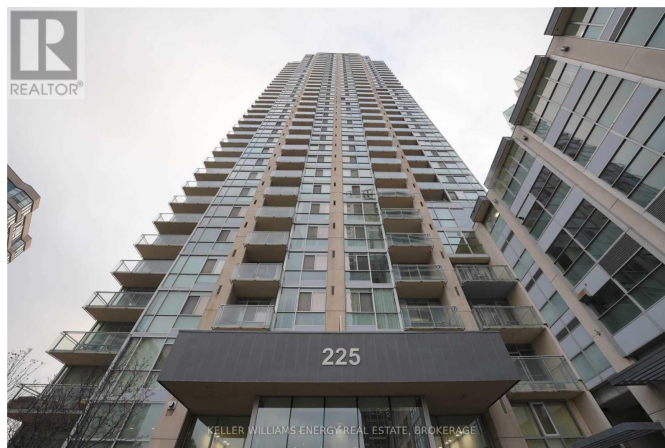

# \$2600.00 / Monthly - 3410 - 225 WEBB DRIVE

## Listing ID: W9045484

**\$2600.00 / Monthly**

1 Bedrooms, 2 Bathrooms Single Family

3410 - 225 WEBB DRIVE, Mississauga,  
Ontario, L5B4P2

Amazing 1 Bedroom 2 bath open concept condo you will love! Spectacular sunset and city views in the heart of Mississauga's Square One Area! Sunlight pours into this unit with floor to ceiling windows and soaring 9Ft ceilings! Kitchen cabinets have been painted white now. Across the street is Celebration Square, walk to Square One, Library, YMCA, Living Arts Centre, Sheridan College, public transit and many restaurants! Fantastic 24Hr Concierge, Fitness Centre, Pool and Hot Tub, Theatre Rm, Games Rm, Visitor Pkg, 1 Parking Space, 1 Locker. (id:54154)