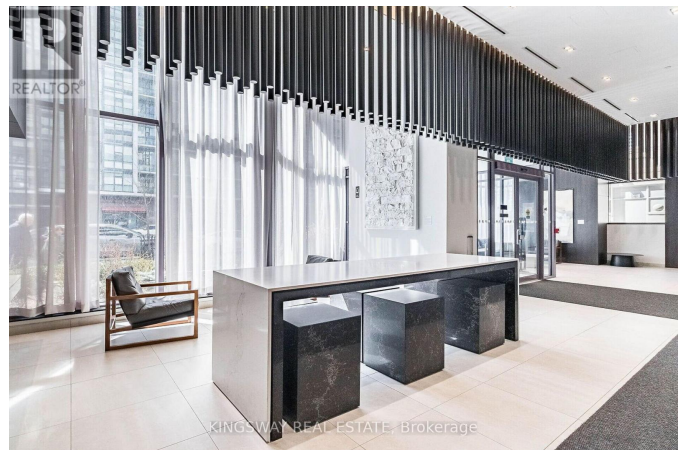

\$739,000 - 1410 - 4065 CONFEDERATION PARKWAY

Listing ID: W8489406

\$739,000

2 Bedrooms, 2 Bathrooms Single Family

1410 - 4065 CONFEDERATION
PARKWAY, Mississauga, Ontario,
L5B4N1

This high-rise corner unit in Mississauga offers 2 bedrooms, 2 full washrooms, and 2 balconies. It's centrally located near Square One, Cineplex, Playdium, the public library, transit, Sheridan College, and Highway 403, with laminate floors throughout. Ideal for convenience and city living! **** EXTRAS **** S/S Appliances, Ensuite Laundry With Washer And Dryer, One Locker & One Parking Included (id:54154)