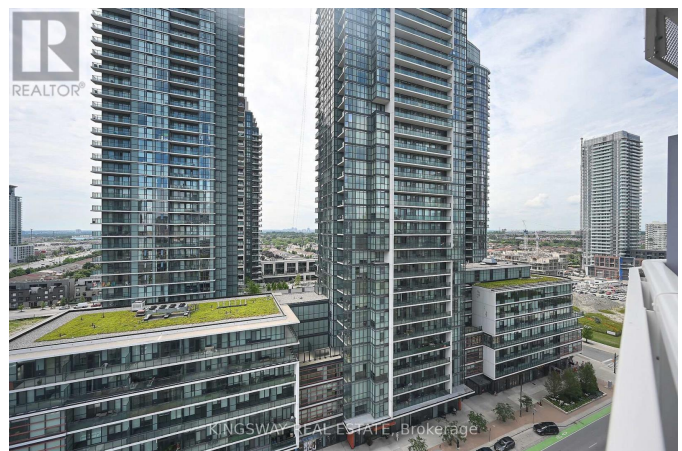

\$739,000 - 1410 - 4065 CONFEDERATION PARKWAY

Listing ID: W8489406

\$739,000

2 Bedrooms, 2 Bathrooms Single Family

1410 - 4065 CONFEDERATION
PARKWAY, Mississauga, Ontario,
L5B4N1

This high-rise corner unit in Mississauga offers 2 bedrooms, 2 full washrooms, and 2 balconies. It's centrally located near Square One, Cineplex, Playdium, the public library, transit, Sheridan College, and Highway 403, with laminate floors throughout. Ideal for convenience and city living! **** EXTRAS **** S/S Appliances, Ensuite Laundry With Washer And Dryer, One Locker & One Parking Included (id:54154)