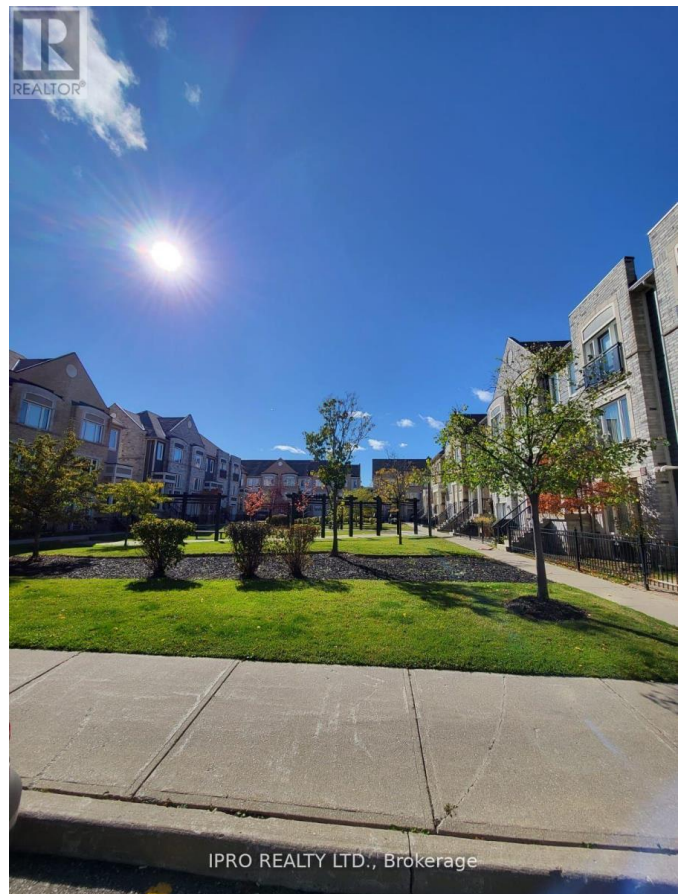

\$775,000 - 140 - 3050 ERIN CENTRE BOULEVARD

Listing ID: W8485422

\$775,000

2 Bedrooms, 2 Bathrooms Single Family

140 - 3050 ERIN CENTRE BOULEVARD,
Mississauga, Ontario, L5M0P5

Remarkable Daniels Community. Sun filled corner unit with extra windows - 2 bed 2.5 bath town home in the heart of Churchill Meadows. Over 1300 Sq ft. Practically 2 master beds - both rooms with private ensuite! New laminate. Pot lights and smooth ceilings on main floor. Ample space in the unit + large terrace & attached garage parking. **** EXTRAS **** Million dollar location. Walking distance to Erin Mills Mall, school, library, shopping, grocery, shops, restaurants, parks... (id:54154)