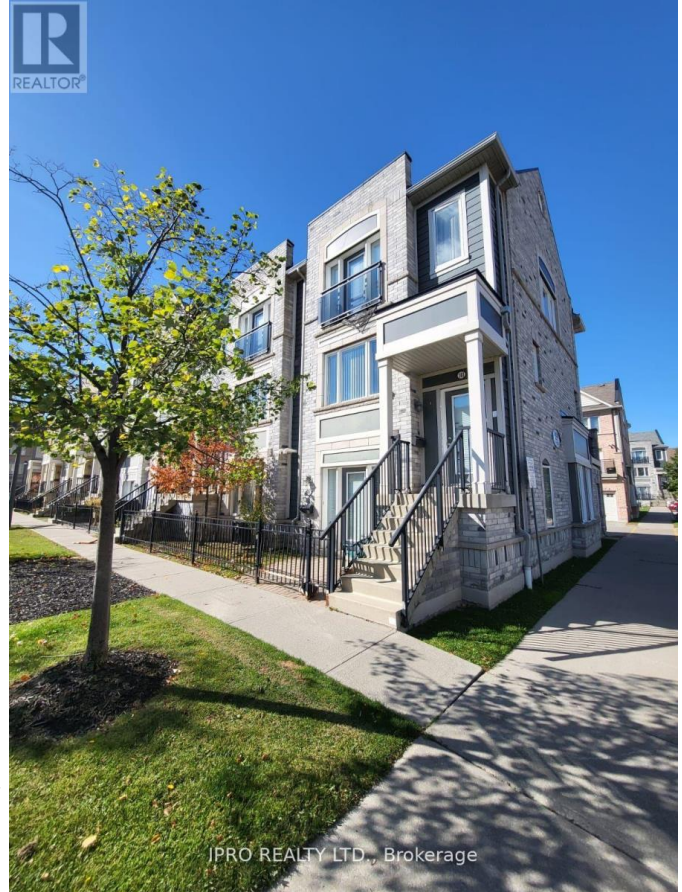

\$775,000 - 140 - 3050 ERIN CENTRE BOULEVARD

Listing ID: W8485422

\$775,000

2 Bedrooms, 2 Bathrooms Single Family

140 - 3050 ERIN CENTRE BOULEVARD,
Mississauga, Ontario, L5M0P5

Remarkable Daniels Community. Sun filled corner unit with extra windows - 2 bed 2.5 bath town home in the heart of Churchill Meadows. Over 1300 Sq ft. Practically 2 master beds - both rooms with private ensuite! New laminate. Pot lights and smooth ceilings on main floor. Ample space in the unit + large terrace & attached garage parking. **** EXTRAS **** Million dollar location. Walking distance to Erin Mills Mall, school, library, shopping, grocery, shops, restaurants, parks... (id:54154)

\$775,000 - 140 - 3050 ERIN CENTRE BOULEVARD

MLS®, REALTOR®, and the associated logos are trademarks of The Canadian Real Estate Association

Data Provided by: Toronto Regional Real Estate Board

Last Modified: 09/07/2024 12:46:53 AM