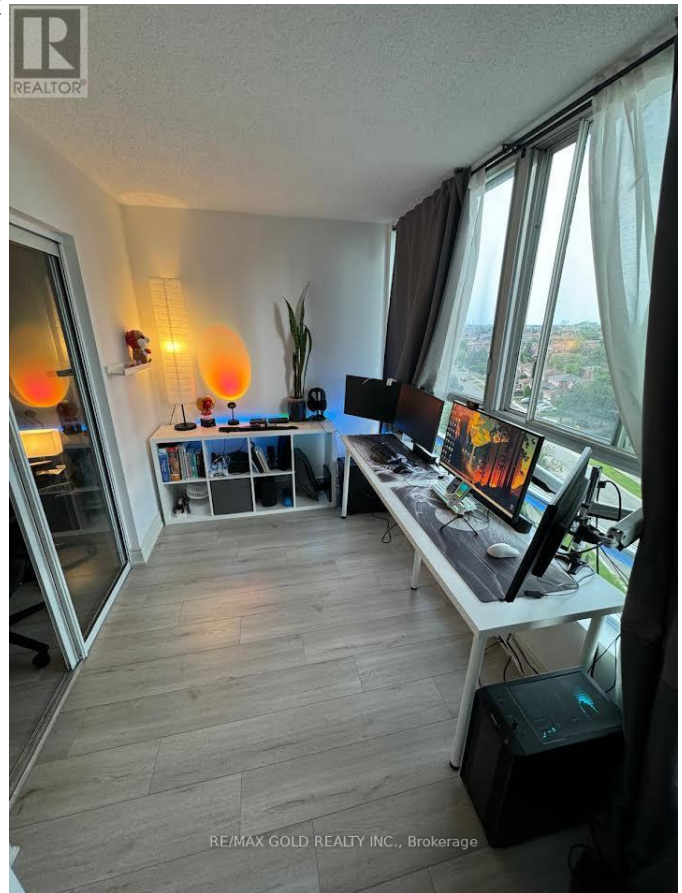

# \$515,000 - 802 - 50 KINGSBRIDGE GARDEN CIRCLE

**Listing ID: W8481524**

**\$515,000**

2 Bedrooms, 1 Bathrooms Single Family

802 - 50 KINGSBRIDGE GARDEN  
CIRCLE, Mississauga, Ontario, L5R1Y2

Beautiful Renovated Condo In Central Mississauga Awaits You! 1 Bedroom+ Den, Laminate Floors Throughout, Open Concept Layout! Bright Living & Dining Room Area With Floor-To-Ceiling Windows. Beautiful Kitchen With Backsplash & Ceramic Tiles. Centrally Located Luxury Building With All Facilities! Just Move In & Enjoy \*\*\*CONDO FEE INCLUDES- HEAT, WATER, HYDRO, AC, 2 PARKINGS, BUILDING INSURANCE, COMMON ELEMENT, LOCKER\*\* NO EXTRA BILLS \*\*\*\* EXTRAS \*\*\*\* Close To Schools, Parks, Shops, Restaurants, Entertainment, Hwys (id:54154)