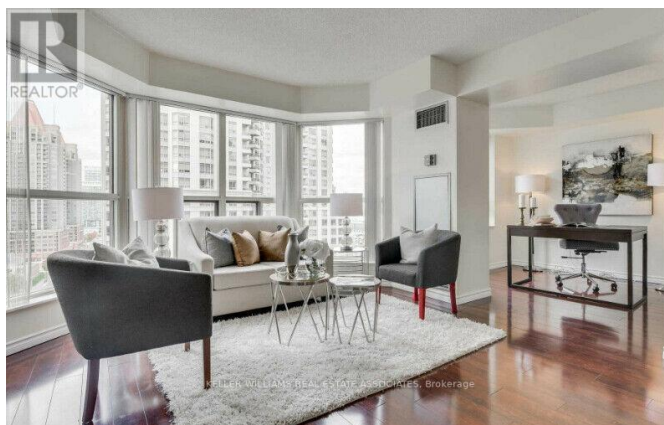

# \$2850.00 / Monthly - 1605 - 325 WEBB DRIVE

**Listing ID: W8478268**

**\$2850.00 / Monthly**

3 Bedrooms, 2 Bathrooms Single Family

1605 - 325 WEBB DRIVE, Mississauga,  
Ontario, L5B3Z9

Must See To Believe This Immaculate,  
Beautiful Condo In The Heart Of  
Downtown Mississauga\*Unobstructed View  
Of Celebration Sq. Filled with Natural  
Light, Laminate Flooring Through-Out.  
Massive area of 1049 Sq Ft with Popular  
Floor Plan W/2Beds/Sunroom. 2 Full  
Washrooms. Master Bedroom W/I Closet &  
4Pc Ensuite. Close To All Amenities:  
Sheridan College, Square One Mall,  
Library, Ymca, Highway 403/401/QEW.  
Steps To Mississauga Transit & Go Station.  
\*\*\*\* EXTRAS \*\*\*\* Photos Are Staged  
Images. Stove, Fridge, Dishwasher,  
Washer/Dryer Included. Tenant to provide  
Insurance before moving. (id:54154)