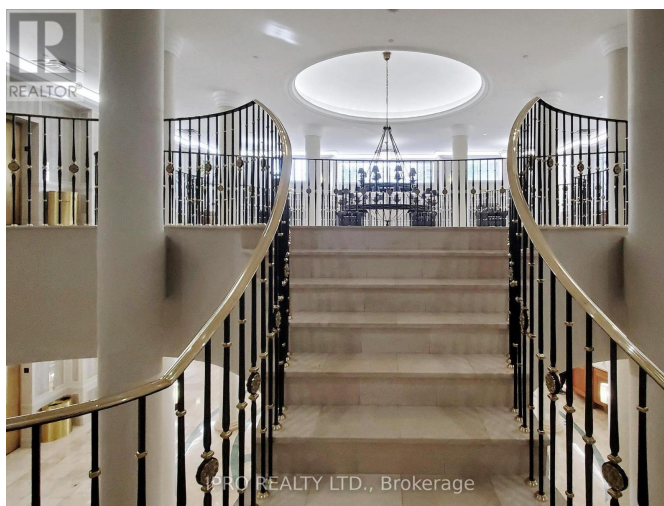

\$879,000 - 611 - 35 KINGSBRIDGE GARDEN CIRCLE

Listing ID: W8458312

\$879,000

3 Bedrooms, 2 Bathrooms Single Family

611 - 35 KINGSBRIDGE GARDEN CIRCLE, Mississauga, Ontario, L5R3Z5

Live in one of the most auspicious condominiums of Mississauga. Corner unit, 1400+ Sq ft of amazing floorplan. Rarely offered! Updated laminate throughout, stainless steel appliances, fully functional kitchen area with separate space for breakfast table, gorgeous master bed with ensuite & walk-in closet. 2 parking spots, unobstructed views & more. Amazing area influences surrounding the building. Steps to new LRT. Close to shopping, 24 hours convenience stores, commercial plaza and more. Minutes to Hwy, Square One Mall, Airport, grocery stores & more. **** EXTRAS **** State of the art amenities: Bowling Alley, pool, party room, gym, sauna, squash court, visitor parking, more. (id:54154)