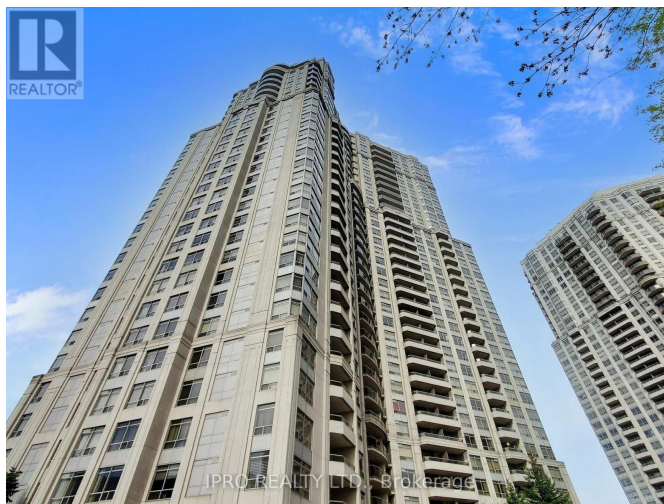

\$879,000 - 611 - 35 KINGSBRIDGE GARDEN CIRCLE

Listing ID: W8458312

\$879,000

3 Bedrooms, 2 Bathrooms Single Family

611 - 35 KINGSBRIDGE GARDEN CIRCLE, Mississauga, Ontario, L5R3Z5

Live in one of the most auspicious condominiums of Mississauga. Corner unit, 1400+ Sq ft of amazing floorplan. Rarely offered! Updated laminate throughout, stainless steel appliances, fully functional kitchen area with separate space for breakfast table, gorgeous master bed with ensuite & walk-in closet. 2 parking spots, unobstructed views & more. Amazing area influences surrounding the building. Steps to new LRT. Close to shopping, 24 hours convenience stores, commercial plaza and more. Minutes to Hwy, Square One Mall, Airport, grocery stores & more. **** EXTRAS **** State of the art amenities: Bowling Alley, pool, party room, gym, sauna, squash court, visitor parking, more. (id:54154)