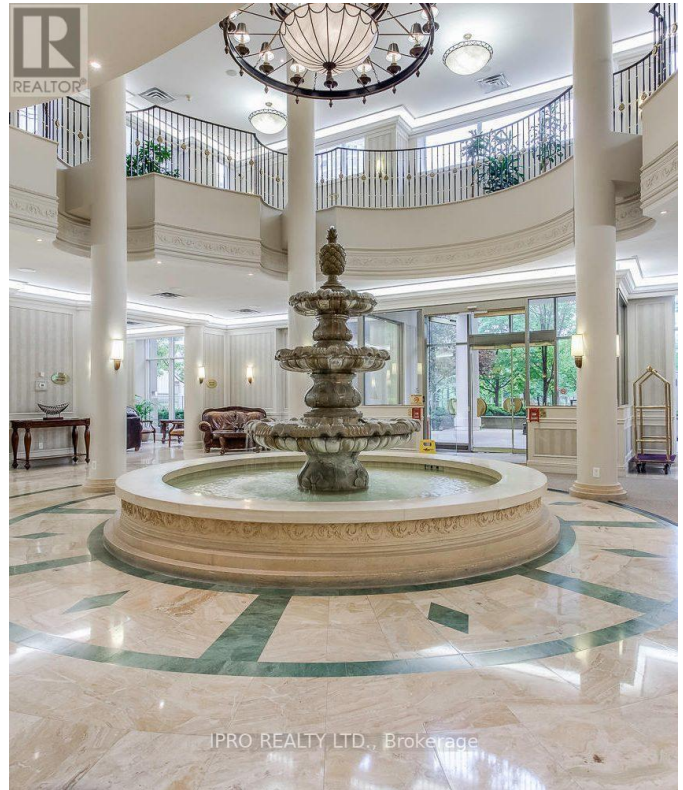

\$748,000 - 1620 - 25 KINGSBRIDGE GARDEN CIRCLE

Listing ID: W8426664

\$748,000

3 Bedrooms, 2 Bathrooms Single Family

1620 - 25 KINGSBRIDGE GARDEN
CIRCLE, Mississauga, Ontario, L5R4B1

Live In One Of The Best Condo Building In Mississauga, The Grand Skymark West Where Luxury Is Standard, The Minute Your Friends Drive In And Walk Into The Opulent Lobby. Very Extensive Recreational Facilities, One Of The Largest In Mississauga That Could Rival Commercial Fitness Centres. Golf, Indoor Pool, Bowling Alley, Squash, Tennis, Billiards And More. this spacious and well-maintained home features 2 bedroom plus one Den & 2 bathrooms. (id:54154)