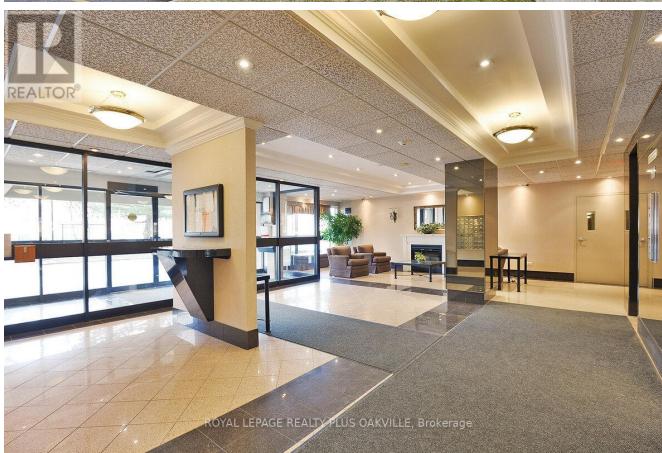

\$719,000 - 1411 - 1300 MISSISSAUGA VALLEY BOULEV

Listing ID: W8410296

\$719,000

3 Bedrooms, 3 Bathrooms Single Family

1411 - 1300 MISSISSAUGA VALLEY BOULEVARD, Mississauga, Ontario, L5A3S9

Stunning completely renovated corner 3 bedroom with RARE 3 full baths! Porcelain floors, quartz counters! Kitchen has stainless steel appliances! Large balcony - south facing. 2nd corner balcony -SW. Lots of natural light with wrap around windows, over sized 1250 sq ft meticulously maintained & renovated. Underground parking near elevator! Prime central Mississauga location! Close to SquareOne, shopping, transit, highways 403 & QEW and more! Gym, party room & tennis courts! ***Condominium fees include all utilities include Cable TV & Internet. **** EXTRAS **** No dogs allowed in building. (id:54154)