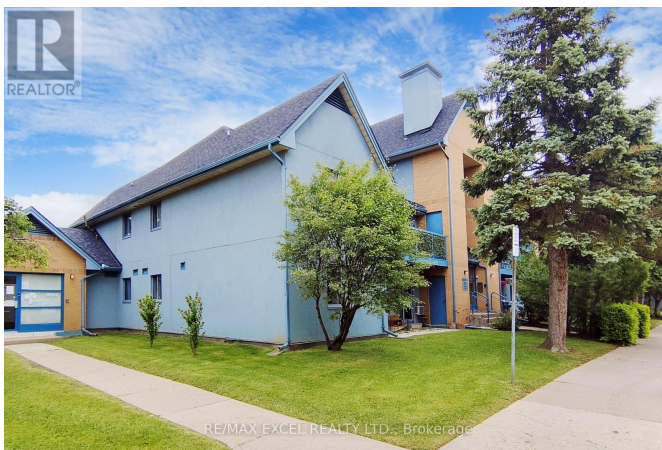

\$549,000 - 1132 - 95 TRAILWOOD DRIVE

Listing ID: W8395614

\$549,000

2 Bedrooms, 2 Bathrooms Single Family

1132 - 95 TRAILWOOD DRIVE,
Mississauga, Ontario, L4Z3L2

This is an amazing gorgeous property for first time homebuyers! No need to wait for elevators! A well maintained, updated bathroom and newly painted unit in the heart of Mississauga. Show and Sell. No neighbors above. And Excellent location! Close to absolutely everything, malls, public transportation, groceries, great schools, highways 401/403. (id:54154)