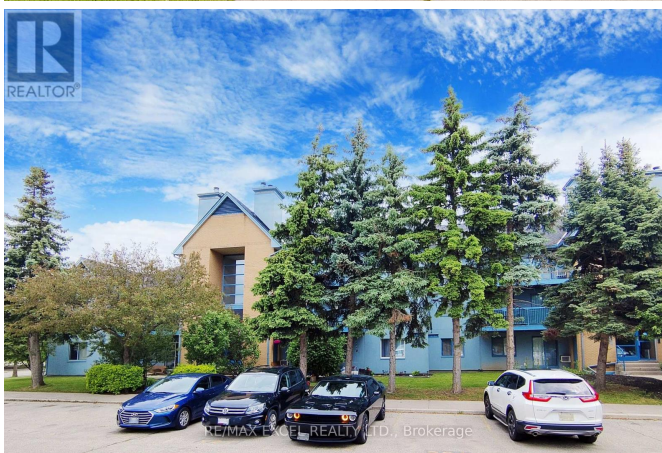

\$549,000 - 1132 - 95 TRAILWOOD DRIVE

Listing ID: W8395614

\$549,000

2 Bedrooms, 2 Bathrooms Single Family

1132 - 95 TRAILWOOD DRIVE,
Mississauga, Ontario, L4Z3L2

This is an amazing gorgeous property for first time homebuyers! No need to wait for elevators! A well maintained, updated bathroom and newly painted unit in the heart of Mississauga. Show and Sell. No neighbors above. And Excellent location! Close to absolutely everything, malls, public transportation, groceries, great schools, highways 401/403. (id:54154)