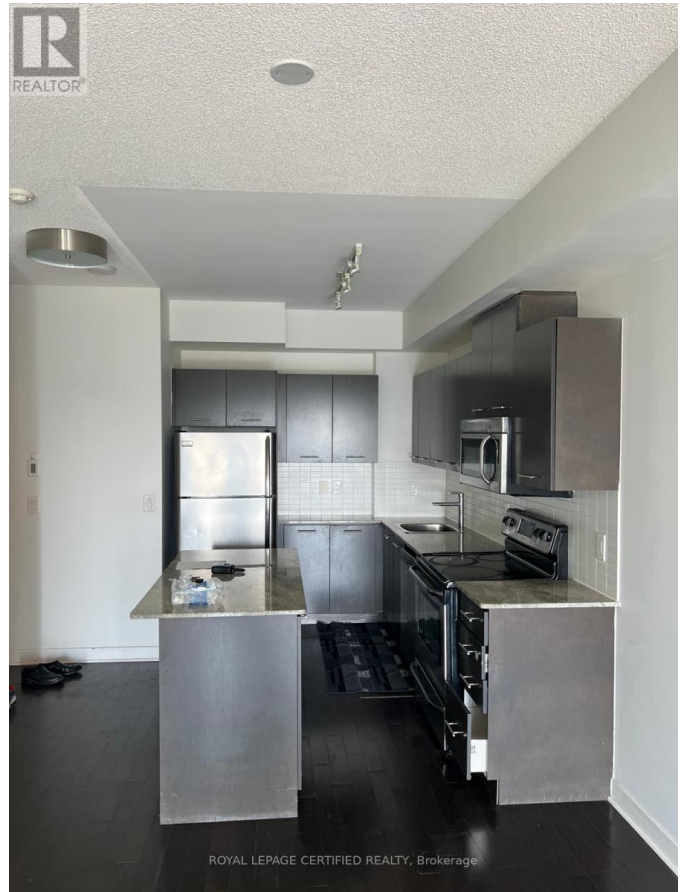

$544,900 - 1907 - 360 SQUARE ONE DRIVE

MLS®, REALTOR®, and the associated logos are trademarks of The Canadian Real Estate Association

Data Provided by: Toronto Regional Real Estate Board

Last Modified: 09/07/2024 12:16:02 AM

Listing Office:ROYAL LEPAGE CERTIFIED REALTY