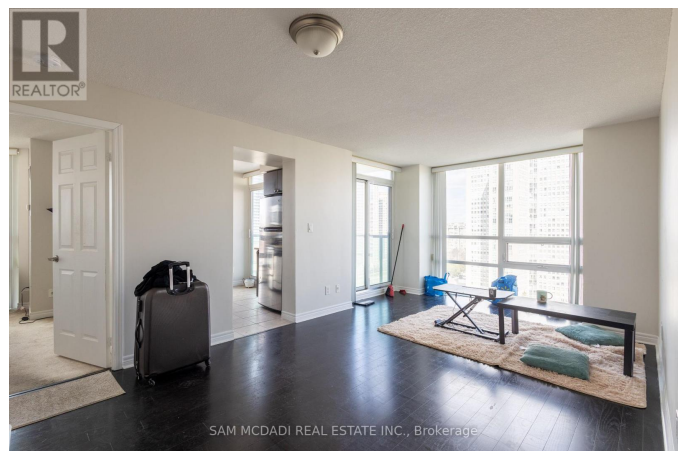

\$2800.00 / Monthly - 1809 - 208 ENFIELD PLACE

Listing ID: W8300938

\$2800.00 / Monthly

2 Bedrooms, 2 Bathrooms Single Family

1809 - 208 ENFIELD PLACE, Mississauga,
Ontario, L5B0G8

Spacious 2 Bedroom, 2 Bath Executive Unit
In The Heart Of The City! Steps To
Transit, Highways, And Walking Distance
To Square One. This Beautiful Unit Boasts
Panoramic Views Of The City And Has A
Perfect Split Bedroom Layout! Nicely
Maintained, Painted In Neutral Colours.
First And Last Plus 10 Post-Dated Cheques.
Require Rental Application, Job Letter,
Credit Report Along With Offer. (id:54154)