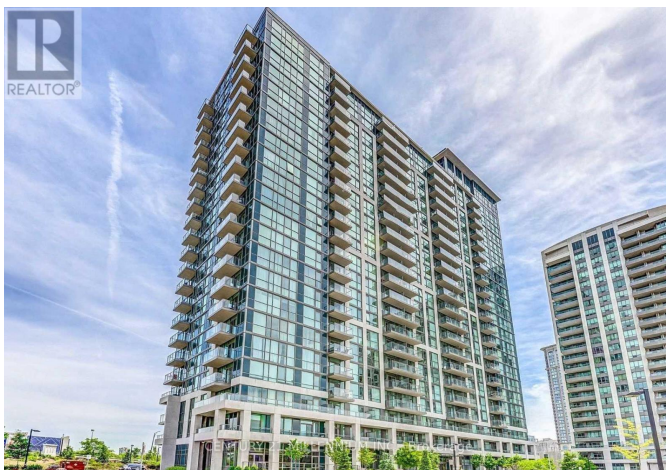

\$564,500 - #1602 -339 RATHBURN RD W

Listing ID: W8267194

\$564,500

1 Bedrooms, 1 Bathrooms Single Family

#1602 -339 RATHBURN RD W,
Mississauga, Ontario, L5B0K6

Welcome To Mirage! 2016 Conservatory Group Built, Highly Reputed Building In The Heart Of CityCentre. This Beautiful And Spacious 1 Br Unit Boasts Of Stainless Steel Appliances KitchenAppliances, Granite Kitchen, An Open Concept Layout, Floor To Ceiling Windows In The Main BedroomAnd More! Enjoy Stunning Unobstructed Views Of The Square One Area. Just Mins Away From PublicTransit, Sq1 Shopping Mall, Living Arts Centre, Ymca, Sheridan College! **** EXTRAS **** S/S Fridge, S/S Stove, S/S Dishwasher, S/S B/I Microwave/Hoodrange, Washer & Dryer, Existing Elf's.1 Parking Spot & 1 Locker Included! ***Photos From Prior Listing Before The Unit Was Occupied ByCurrent Tenants*** (id:54154)