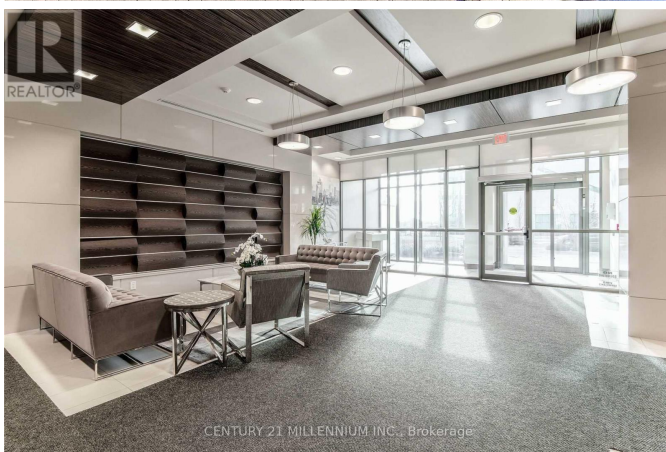

\$564,500 - #1602 -339 RATHBURN RD W

Listing ID: W8267194

\$564,500

1 Bedrooms, 1 Bathrooms Single Family

#1602 -339 RATHBURN RD W,
Mississauga, Ontario, L5B0K6

Welcome To Mirage! 2016 Conservatory Group Built, Highly Reputed Building In The Heart Of CityCentre. This Beautiful And Spacious 1 Br Unit Boasts Of Stainless Steel Appliances KitchenAppliances, Granite Kitchen, An Open Concept Layout, Floor To Ceiling Windows In The Main BedroomAnd More! Enjoy Stunning Unobstructed Views Of The Square One Area. Just Mins Away From PublicTransit, Sq1 Shopping Mall, Living Arts Centre, Ymca, Sheridan College! **** EXTRAS **** S/S Fridge, S/S Stove, S/S Dishwasher, S/S B/I Microwave/Hoodrange, Washer & Dryer, Existing Elf's.1 Parking Spot & 1 Locker Included! ***Photos From Prior Listing Before The Unit Was Occupied ByCurrent Tenants*** (id:54154)