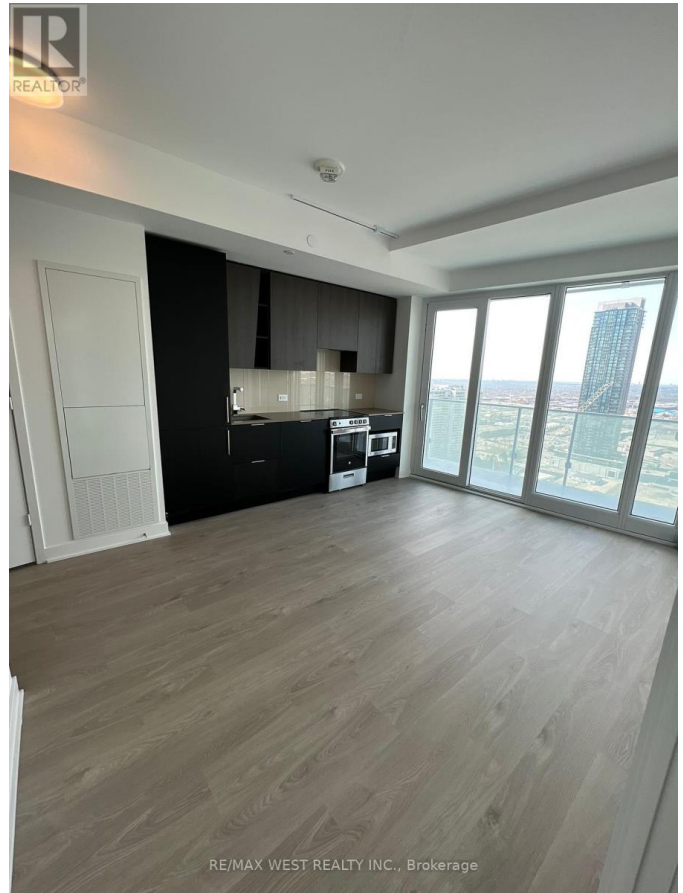

\$722,000 - #2708 -3900 CONFEDERATION PKWY N

Listing ID: W8255788

\$722,000

2 Bedrooms, 1 Bathrooms Single Family

#2708 -3900 CONFEDERATION PKWY
N, Mississauga, Ontario, L5B0M3

Assignment sale! Welcome To This Beautiful 2 Bed plus Den Corner Unit At M City 1 Condos In The Heart Of Downtown Mississauga. This Unit Features High Ceilings And An Open Concept Layout With Amazing Views from oversized North and west exposure balcony. Modern Finishes With Quartz Countertops, Stainless Steel Stove, Microwave, Fridge panel And Dishwasher. State Of The Art Building With Endless Amenities. **** EXTRAS **** Fridge, Stove, Dishwasher, Washer & Dryer, 1 Underground Parking Spot Included! Steps From Square One Shopping Centre, Ycma Rec Centre, Grocery, Mississauga And Go Transit Stations, Schools, Restaurants And More! (id:54154)