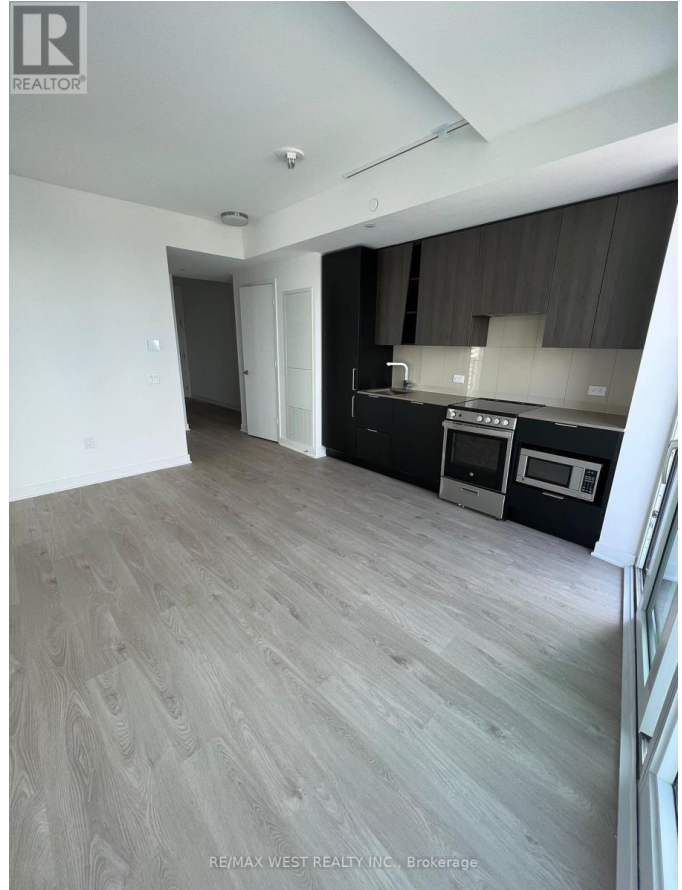

$722,000 - #2708 -3900 CONFEDERATION PKWY N

MLS®, REALTOR®, and the associated logos are trademarks of The Canadian Real Estate Association
Data Provided by: Toronto Regional Real Estate Board
Last Modified: 27/04/2024 07:28:07 PM
Listing Office:RE/MAX WEST REALTY INC.