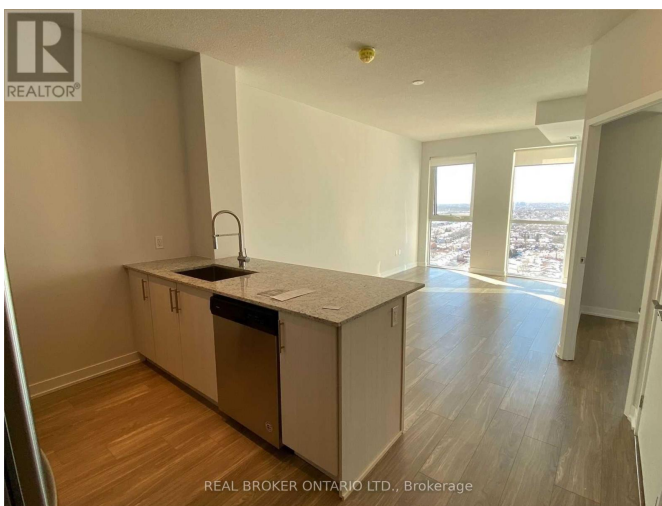

\$2650.00 / Monthly - #2011 -4055 PARKSIDE VILLAGE DR

Listing ID: W8231522

\$2650.00 / Monthly

2 Bedrooms, 1 Bathrooms Single Family

#2011 -4055 PARKSIDE VILLAGE DR,
Mississauga, Ontario, L5B0K8

Stunning 1 Bedroom Plus Den Condo In 3 Year Old Block Nine Tower. Laminate Flooring Throughout (No Carpet). High Floor To Enjoy Beautiful Sunsets From Large Private Balcony. Modern Kitchen W/Breakfast Bar, Granite Countertops & S/S Appliances. Bright Primary Bedroom W/ Walk-In Closet. Ensuite Laundry. Fantastic Building Amenities. Conveniently Located Steps From Square One Mall, Sheridan College, Celebrations Square & Many Restaurants. Minutes From HWY 403. (id:54154)