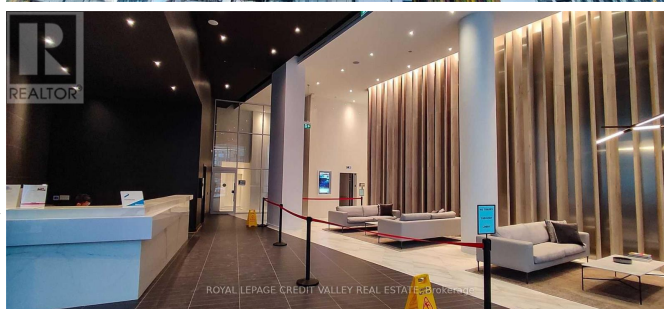

\$2450.00 / Monthly - #1206 -3900 CONFEDERATION PKWY

Listing ID: W8131648

\$2450.00 / Monthly

1 Bedrooms, 1 Bathrooms Single Family

#1206 -3900 CONFEDERATION PKWY,
Mississauga, Ontario, L5B0M3

M City's first and one of the tallest towers!
Conveniently located close to Square One
mall, transits, Restaurants and City Centre
Conveniences. Modern one bedroom smart
unit with tall soaring ceilings of almost 12ft.
Floor to ceiling windows spanning the entire
unit. Large balcony running full length of
the unit. Gorgeous Laminate Flooring
Matching Well With Granite Counter,
Cabinets. Partial ensuite with mirrored
closets. Modern Appls. Locker & Parking
incl. Photos from when vacant. ****
EXTRAS **** Stainless Steel Stove,
Microwave. Paneled Fridge & Dishwasher.
Stacked Washer And Dryer. (id:54154)