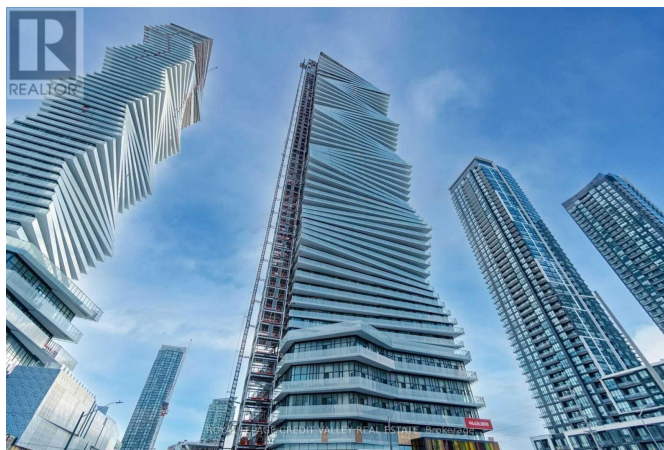

\$2450.00 / Monthly - #1206 -3900 CONFEDERATION PKWY

Listing ID: W8131648

\$2450.00 / Monthly

1 Bedrooms, 1 Bathrooms Single Family

#1206 -3900 CONFEDERATION PKWY,
Mississauga, Ontario, L5B0M3

M City's first and one of the tallest towers!
Conveniently located close to Square One
mall, transits, Restaurants and City Centre
Conveniences. Modern one bedroom smart
unit with tall soaring ceilings of almost 12ft.
Floor to ceiling windows spanning the entire
unit. Large balcony running full length of
the unit. Gorgeous Laminate Flooring
Matching Well With Granite Counter,
Cabinets. Partial ensuite with mirrored
closets. Modern Appls. Locker & Parking
incl. Photos from when vacant. ****
EXTRAS **** Stainless Steel Stove,
Microwave. Paneled Fridge & Dishwasher.
Stacked Washer And Dryer. (id:54154)